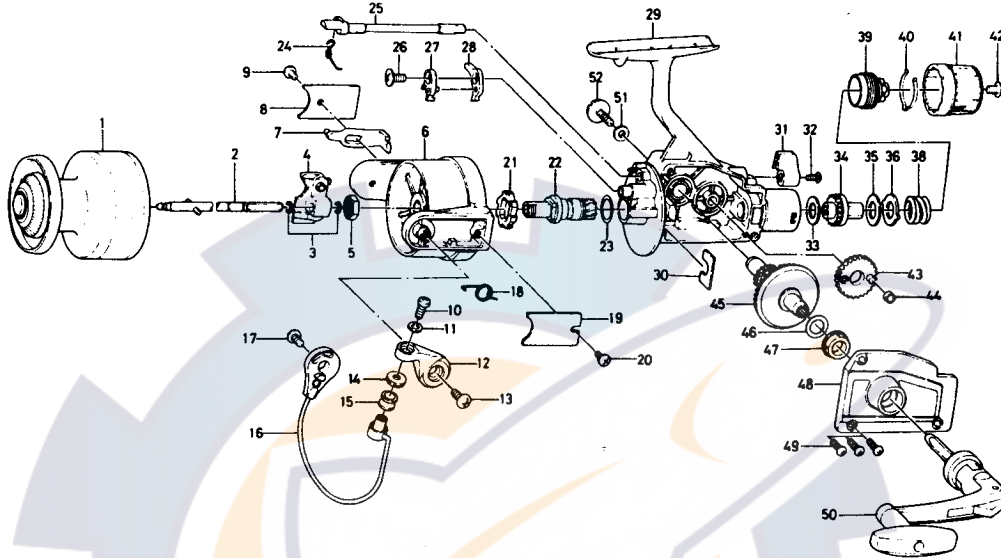

SPINNING REEL AS7050/9050

Key No.	Parts No.	Parts Name	Key No.	Parts No.	Parts Name
1	B79-9401	Spool	31	B80-4501	Anti-reverse lever
2	B79-8501	Main shaft	32	352-2502	Anti-reverse lever screw
3	320-8702	Oscillating slider retainer	33	B79-7801	Drag washer A
4	B77-7302	Oscillating slider	34	B79-7901	Click gear
5	342-5001	Rotor nut	35	B77-5004	Drag washer B
6	B80-4801	Rotor	36	B77-5201	Drag washer C
7	B77-6501	Bail kick lever	38	B91-3801	Drag knob spring
8	B77-6603	Bail kick lever cover	39	B79-8001	Drag screw
9	351-6102	Bail kick lever cover screw	40	B79-8101	Drag washer spring
10	B11-2801	Bail screw	41	B79-8201	Drag knob
11	375-1101	Bail washer	42	352-1103	Drag knob screw
12	B80-3501	Arm lever	43	B78-9701	Oscillating gear
13	352-1103	Arm lever screw	44	B78-9801	Oscillating collar
14	501-2003	Roller collar	45	B79-8401	Drive gear
15	250-4502	Line roller	46	371-2800	Drive gear washer
16	B79-7502	Bail	47	B07-3303	Bearing
17	352-1103	Bail holder screw	48	B79-8701	Body cover
18	B19-7201	Bail spring	49	351-5904	Body cover screw
19	B77-6403	Bail spring cover	50	B80-4901	Handle
20	351-6102	Bail spring cover screw	51	371-9521	Handle washer
21	280-5403	Ratchet	52	B50-5601	Handle screw
22	B79-7201	Pinion gear			
23	375-9700	Rotor washer			
24	144-0321	Anti-reverse cam spring	AS9050 special parts		
25	B80-4401	Anti-reverse cam	1	B80-0001	Spool
26	B80-8001	Anti-reverse claw screw	6	B80-5001	Rotor
27	B80-4301	Anti-reverse claw plate	7	B77-9801	Bail kick lever
28	B79-7101	Anti-reverse claw	16	B79-9801	Bail
29	B79-6701	Body	29	B79-6702	Body
30	B80-8101	Pinion retainer	48	B79-8702	Body cover